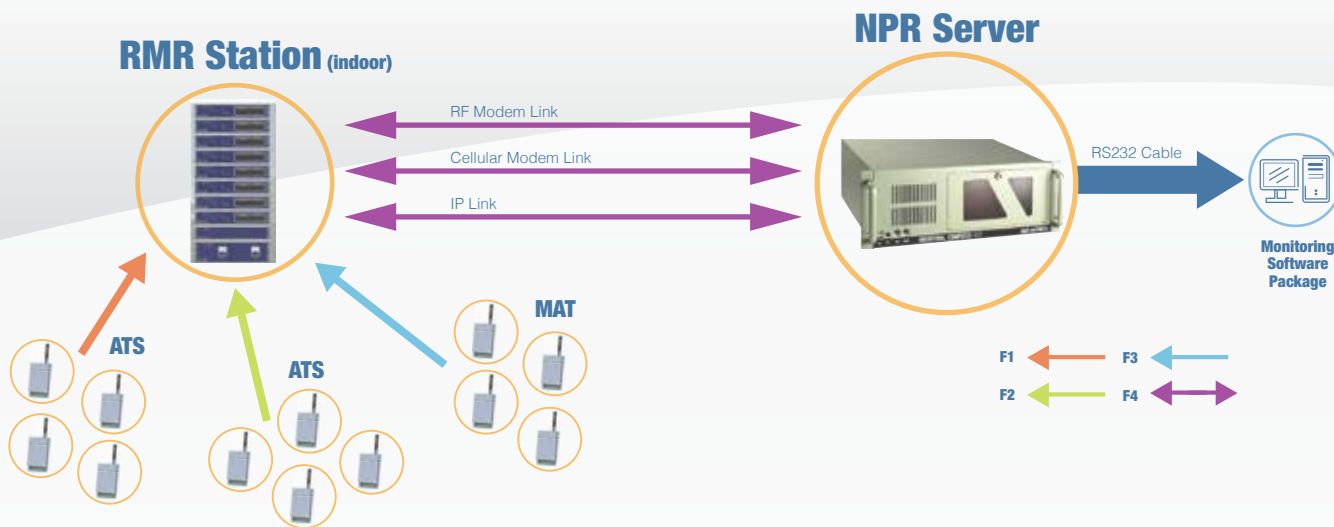

NPR Server™ is the heart of the RMR system, and includes a powerful server computer, with RF & IP modems, as well as additional optional modules.

KP developed the ultimate alarm transmission platform. This unique solution offers full scalability and flexibility, supporting hundreds of thousands of RF end-points on a single network.

Key Benefits

- Modular design enables expansion as your business grows
- Offers the most powerful yet cost effective communication network for Security applications
- Separate receiver and transmitter (100% of the time reception)
- Unlimited buffer

NPR Server™

LONGRANGERF

NETWORK PROVIDER SERVER

KP Electronic Systems Ltd

PO Box 42, Tefen Industrial Park Tefen, Israel 2495900 | T: +972 4 9873066 /
F: +972 4 9873692 | info@kpsystems.com / www.kpsystems.com